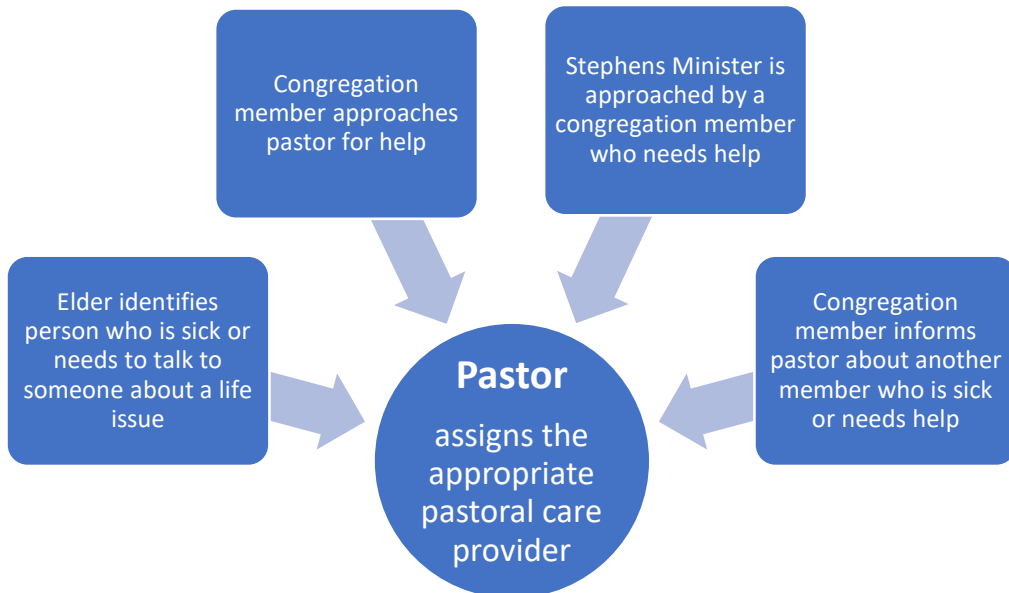

Lay Pastoral Care at First Immanuel Lutheran Church of Chicago

The following four ministries at First Immanuel provide pastoral care in one form or another:

Members may engage in more than one pastoral care ministry and there is considerable overlap in membership among the four ministries.

Regardless of who identifies the need, the information is first shared with the Pastor, who then assigns the appropriate lay pastoral care provider to care for the person in need.