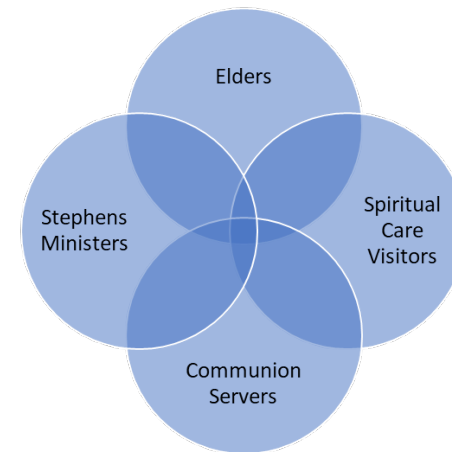

Lay Pastoral Care at First Immanuel Lutheran Church of Chicago

The following four ministries at First Immanuel provide pastoral care in one form or another:

Members may engage in more than one pastoral care ministry and there is considerable overlap in membership among the four ministries.

Regardless of who identifies the need, the information is first shared with the Pastor, who then assigns the appropriate lay pastoral care provider to care for the person in need.